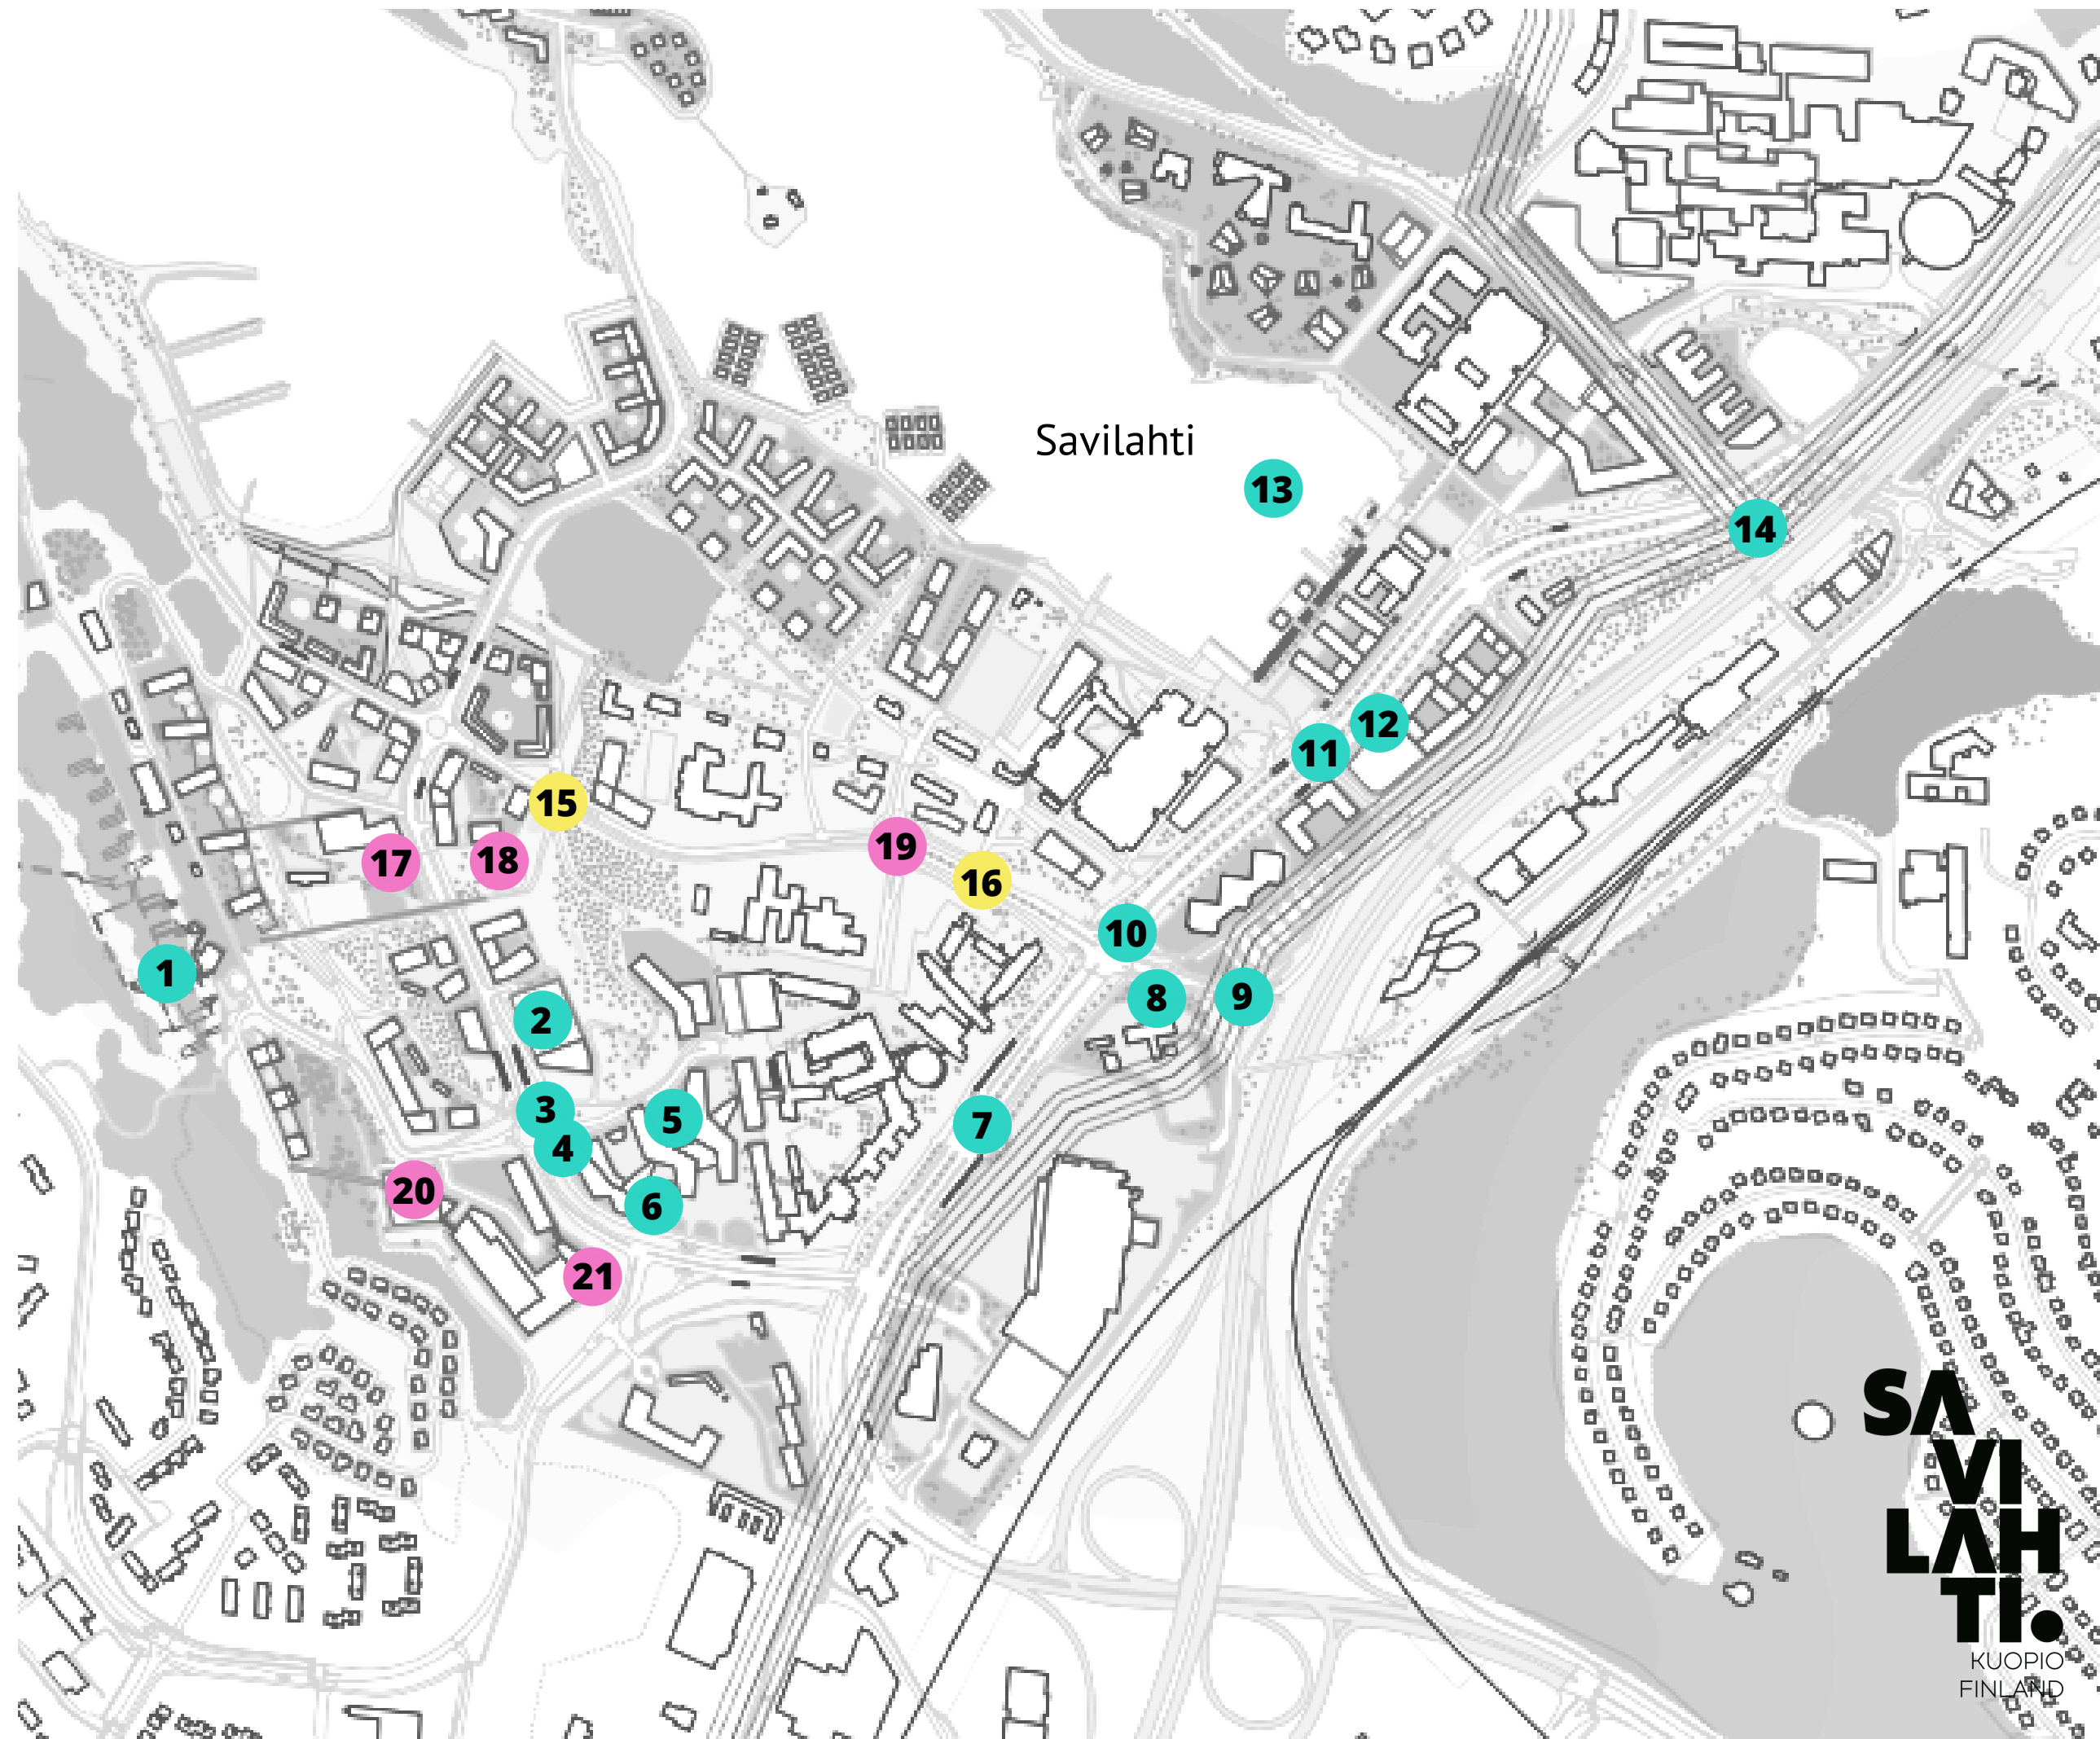

The art and lighting objects of the Savilahti's Circle of Light 2024

Completed projects ●

Objects no. 1-14

1. Pulse - artwork in front of the Savilahti sports and event centre Luola
2. Ascent at Dawn - artwork on the facade of the Sarastuskaari parking facility
3. Even Flow - artwork on the retaining wall between underpasses of the Sarastuskaari bridge
4. Kaleidoscope - special lighting element in the underpasses of the Sarastuskaari bridge
5. Mind Flow - dynamic lighting on the facade of the SAKKY Savilahti campus bistro
6. Myötätuuli - artwork on the facade of the SAKKY Savilahti campus
7. Valosali bridge's special lighting
8. Light art at the Iloharju heat plant
9. Harvest Time - environmental artwork in the middle of the Iloharju roundabout
10. Cells - community artwork in the underpass at the junction of Savilahdentie-Neulaniementie
11. Light Waves - artwork in the overpass and underpass of the bridge of Valon aallot
12. Under the Waves - light art on the facade of the sewage pumping station of Savilahdentie
13. Lentoon - artwork in shore of Savilahti, addition of special lighting as part of the work
14. Twist - electricity pylon on the junction of Savilahdentie and Niuvantie

The projects in implementation phase ●

Objects no. 15-16

15. Reflection - artwork in the underpass of the Marikonranta underpass
16. See Me - light art in the underpass of the Campuses

Future projects ●

Objects no. 17-21

17. Artwork of the local service center at the Varikko area (school and nursery)
18. Artwork of the playground at the Varikko area
19. Artwork in the middle of the Neulaniementie-Microkatu roundabout
20. Artwork on the facade of the Loistekatu parking facility
21. Artwork on the facade of the FinVector-pharmaceutical factory