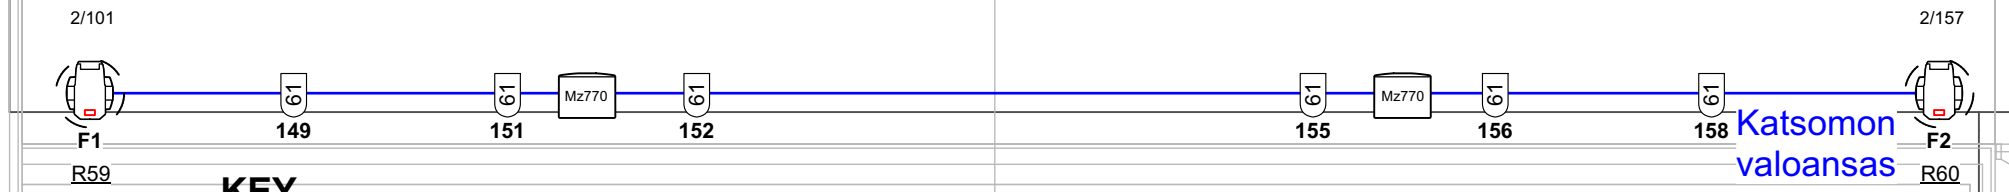

KEY

Light	KEY NOT IN SCALE	Moving Light	
	Selecon Arena PC @ 2kw		Ayrton Diablo @ 550w
	Reiche & Vogel Beamlight NS500 @ 500w (24v)		ALED A B-EYE K10 @ 350w
	Cameo CLF 2 FC @ 250 w		ALED A B-EYE K20 @ 600w
	ADB Niethammer HPZ 211D @ 2kw		Robe Robin 300 LEDWash @ 200w
	ETC S4 Zoom 15°-30° @ 750w		Robe Robin T2 Profile @ 1.15kw
	ETC S4 Zoom 25°-50° @ 750w		Martin MAC Ultra Performance @ 1.45kw
	PAR 64 @ 1kw		VariLite VL1000 Arc/Shutter @ 575w
	PAR 64 @ 1kw		Martin JEM Hazer Pro @ 675w
	PAR 64 @ 1kw		Cameo P2FC @ 230 w
	Cameo CLF 2 FC @ 250 w		MDG atmosphere
	Cameo P2FC 10deg		

DMX MODES

Robe T2:	Mode 3
Robe 300x:	Mode 2
Mac Viper:	16bit Extended
Aleda B-Eye K20:	Shapes only
Aleda B-Eye K10:	Basic RGB
Ayrton Diablo:	Extended
Cameo CLF FC:	14 CH Direct
Cameo P2 FC:	11 CH

Salivalot:
207-220

Porrasvalot:
509-512

Työvalot ansas:
244-246

Työvalot oik.sivu:
256

Työvalot vas.sivu:
255

Lisätyt kulkuvallot:
326, 362
382, 399

Ovivalot
134, 128

DRAWN BY Juha Westman +358 44 718 2403 juha.westman@kuopio.fi		TITLE KKT MINNA VALOPOHJA 1/75 2 x A3	
APPROVED BY	DATE 09.08.2024	SIZE 2 x A3	SCALE 1:75
DRAWING NUMBER 1/1		CAGE CODE	REV
SHEET 2 x A3		KIKKI