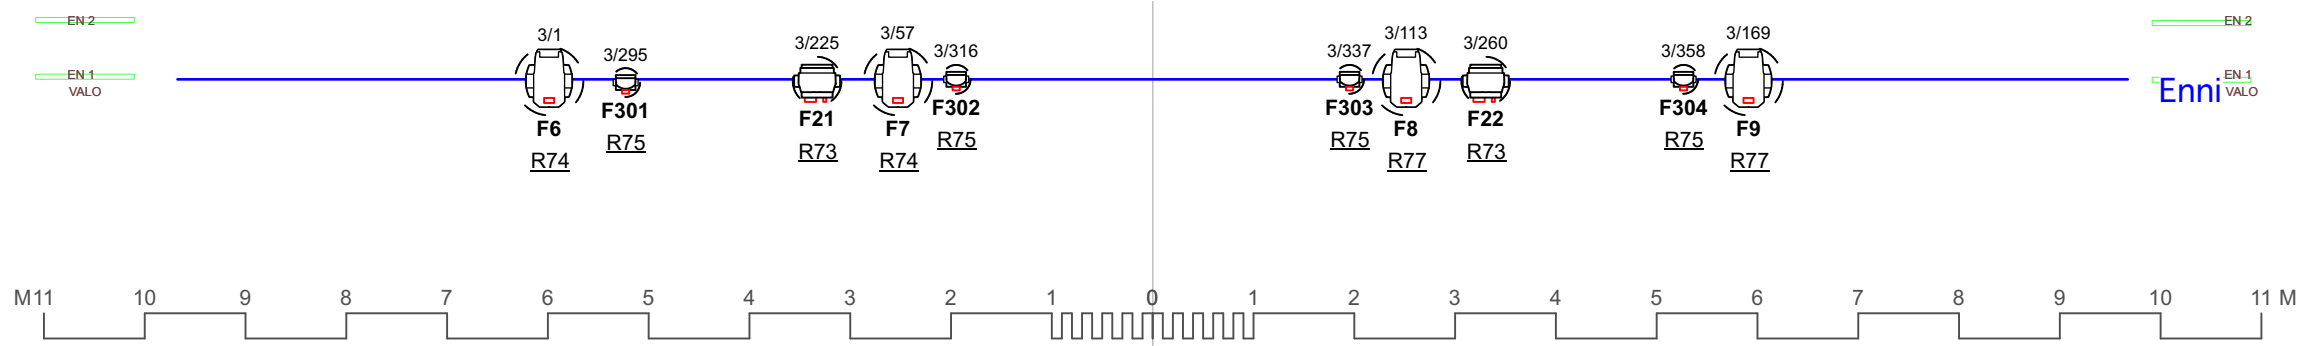

KEY

Light	KEY NOT IN SCALE	Moving Light	
	Selecon Arena PC @ 2kw		Ayrton Diablo @ 550w
	Reiche & Vogel Beamlight NS500 @ 500w (24v)		ALED A B-EYE K10 @ 350w
	Cameo CLF 2 FC @ 250 w		ALED A B-EYE K20 @ 600w
	ADB Niethammer HPZ 211D @ 2kw		Robe Robin 300 LEDWash @ 200w
	ETC S4 Zoom 15°-30° @ 750w		Robe Robin T2 Profile @ 1.15kw
	ETC S4 Zoom 25°-50° @ 750w		Martin MAC Ultra Performance @ 1.45kw
	PAR 64 @ 1kw		VariLite VL1000 Arc/Shutter @ 575w
	PAR 64 @ 1kw		Martin JEM Hazer Pro @ 675w
	PAR 64 @ 1kw		Cameo P2FC @ 230 w
	Cameo CLF 2 FC @ 250 w		MDG atmosphere
	Cameo P2FC 10deg		

DMX MODES

Robe T2:	Mode 3
Robe 300x:	Mode 2
Mac Viper:	16bit Extended
Aleda B-Eye K20:	Shapes only
Aleda B-Eye K10:	Basic RGB
Ayrton Diablo:	Extended
Cameo CLF FC:	14 CH Direct
Cameo P2 FC:	11 CH

Salivalot:
207-220

Porrasvalot:
509-512

Työvalot ansas:
244-246

Työvalot oik.sivu:
256

Työvalot vas.sivu:
255

Lisätyt kulkuvallot:
326, 362
382, 399

Ovivalot
134, 128

DRAWN BY Juha Westman +358 44 718 2403 juha.westman@kuopio.fi		TITLE KKT MINNA VALOPOHJA 1/75 2 x A3	
APPROVED BY	DATE 09.08.2024	SIZE 2 x A3	SCALE 1:75
DRAWING NUMBER 1/1		CAGE CODE	REV
SHEET 2 x A3		KIKKI